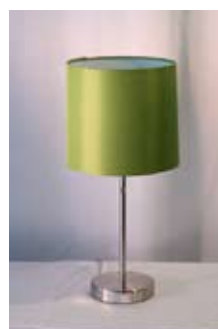

Green Shade
8 1/2" w x 8" h x 8 1/2" d